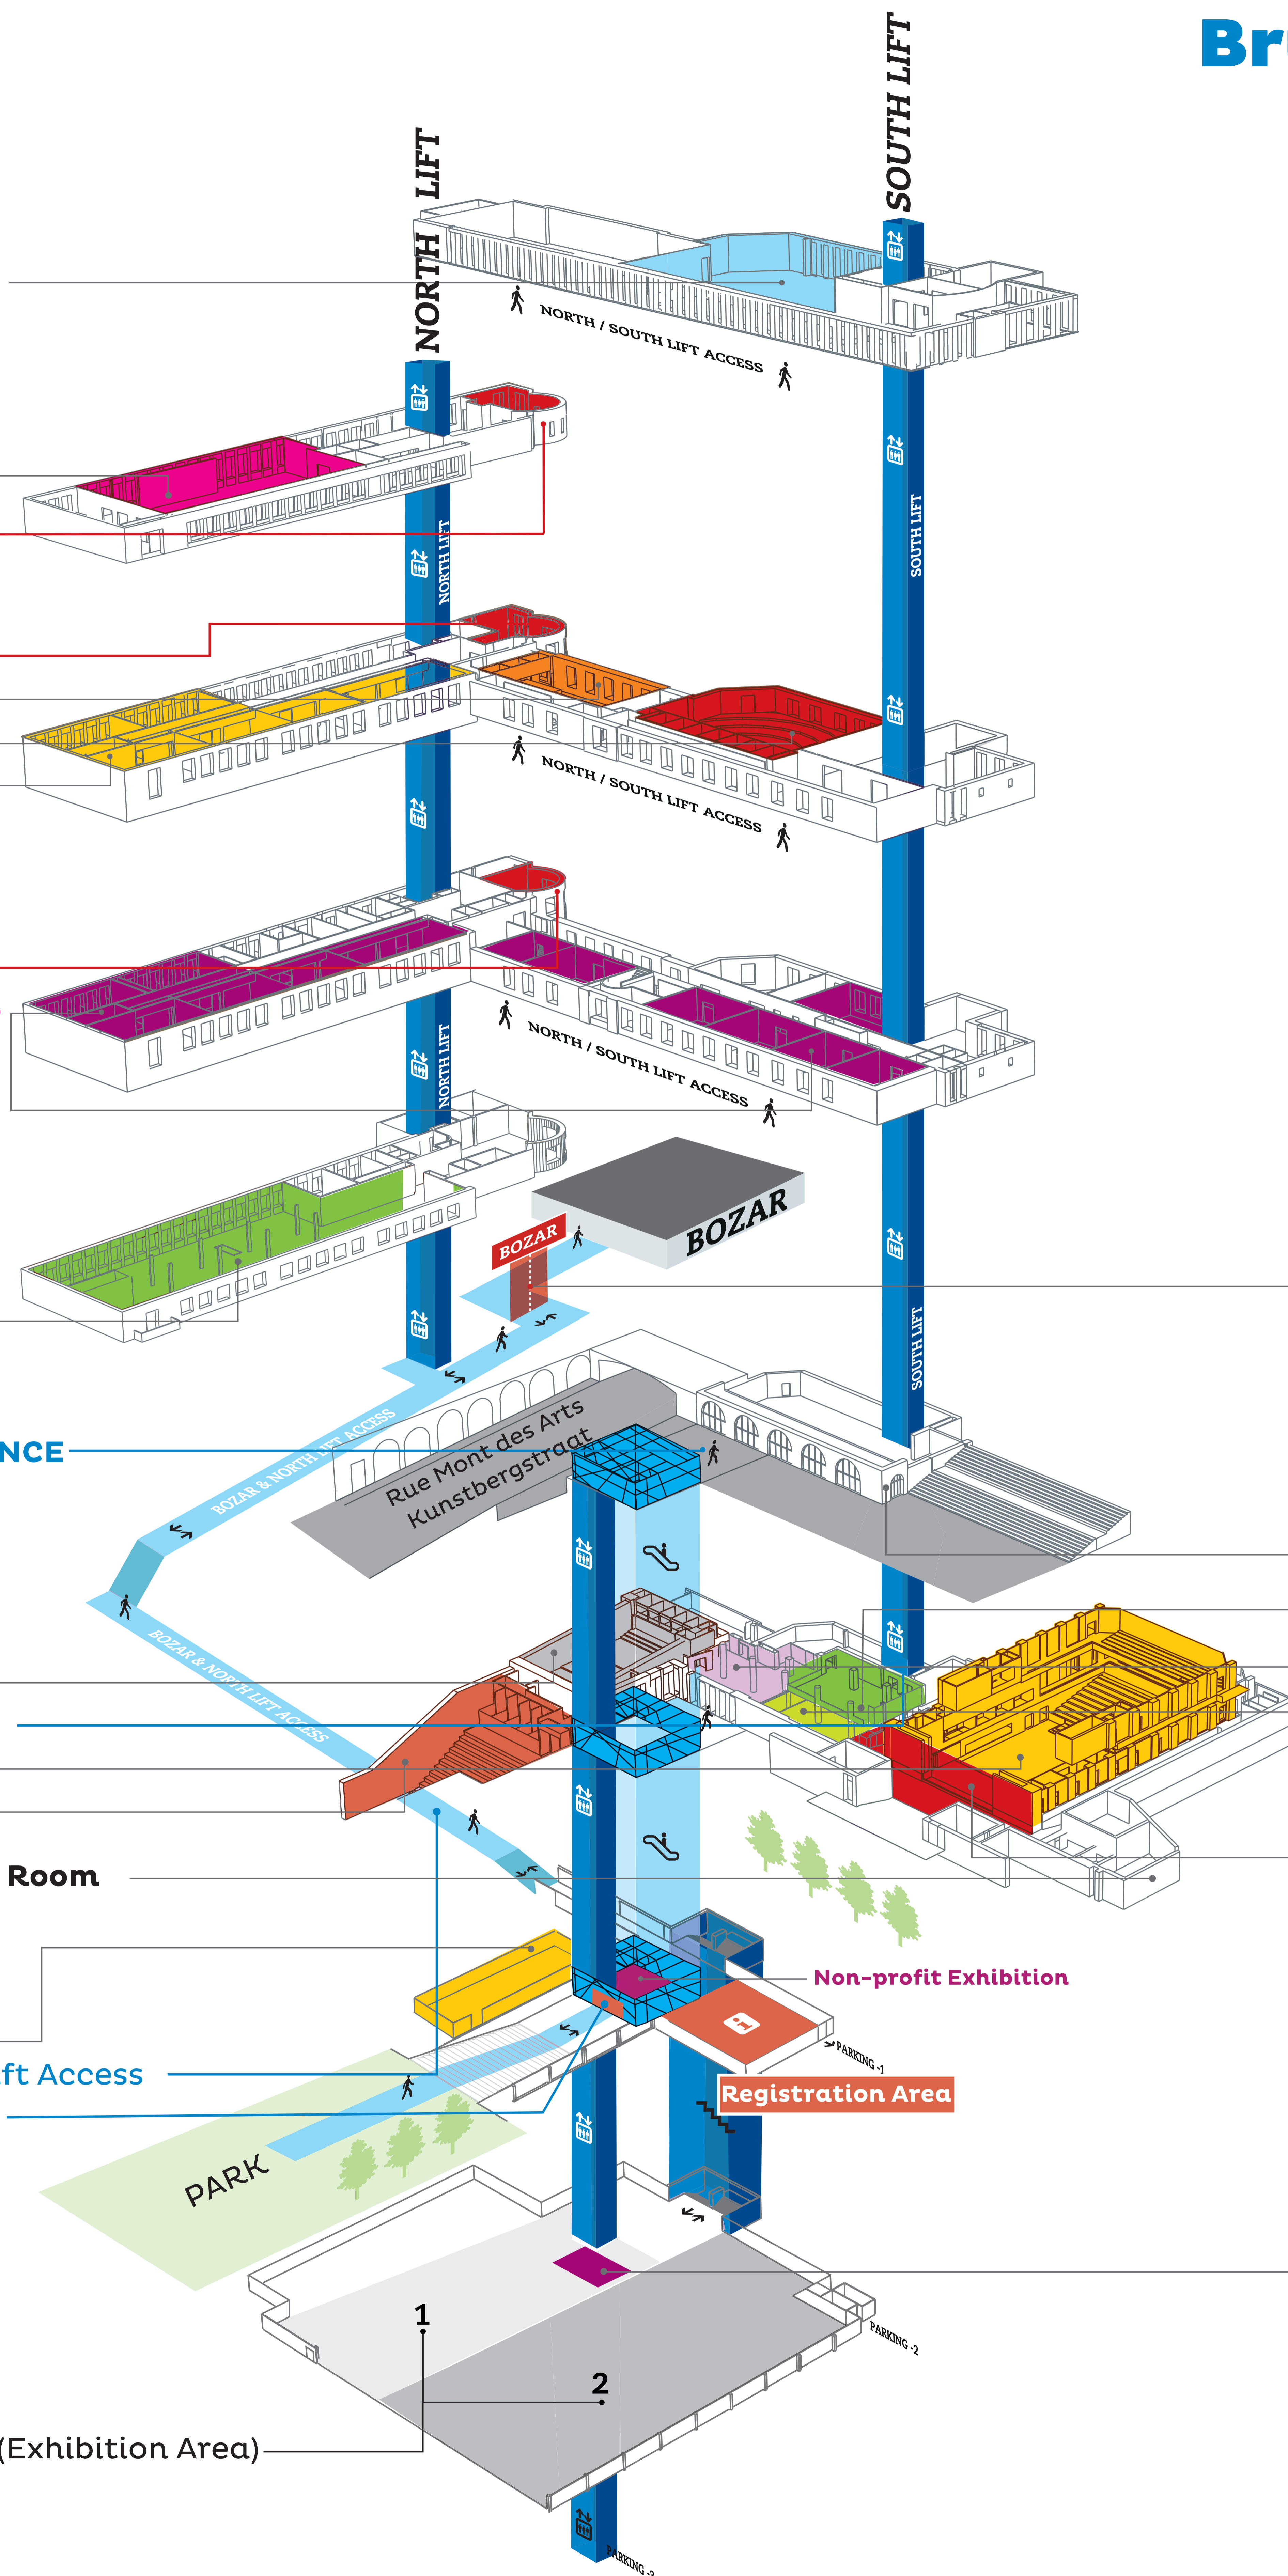

LEVEL +5

ePoster Lounge
(Panoramic Hall)

LEVEL +4

Hall 400

Circle 410

LEVEL +3

Circle 310

Hall 300

LEVEL 0

Silver Hall

South Lift Access

Gold Hall

Copper hall

Speaker Briefing Room

LEVEL -1

Copper Foyer

BOZAR & North Lift Access

MAIN ENTRANCE

LEVEL -2

Grand Halls 1 + 2 (Exhibition Area)

BOZAR

Henry Le Boeuf
Studio
Hall M

Kwint Restaurant

**SPEAKER PREVIEW
ROOM (Magritte Lounge)**
Rising Stars Lounge
ESOT Booth

Delvaux Foyer
(National Societies Village)

Non-profit Exhibition

Registration Area

Ecosystem Booth